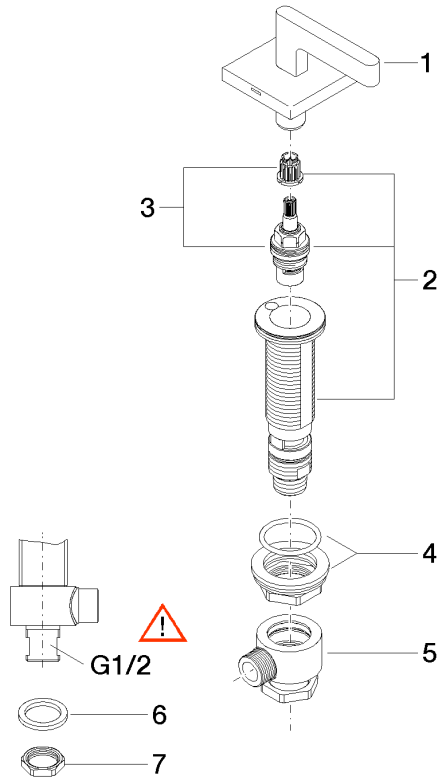

Deck valve anti-clockwise closing cold - Champagne (22kt Gold)

CL.1

20 000 716

- hole diameter 32 mm
- rosette 60 x 60 mm
- with cold marking

Fits: CL.1, CYO

	Champagne (22kt Gold)	20 000 716-47
	Chrome	20 000 716-00
	Brushed Platinum	20 000 716-06
	Dark Chrome	20 000 716-19
	Brushed Durabronze (23kt Gold)	20 000 716-28
	Brushed Champagne (22kt Gold)	20 000 716-46
	Brushed Dark Platinum	20 000 716-99

20 000 716

mm [inches]

Flow rate chart

20 000 716

Parts for other finishes can be found here: [Chrome](#)

Spare parts list

No.	Item Number	Name	Quantity used	Delivery time
1	90 20 70 057 01-47	handle (cold)	1	30
2	04 17 11 058 32 90	side panel	1	2
3	90 90 03 132 00 90	top	1	2
4	04 23 10 032 78 90	fixing set	1	2
5	04 17 11 023 10 90	distributor	1	2
6	09 30 11 059 90	disc	1	2
7	09 23 10 012 90	nut	1	2