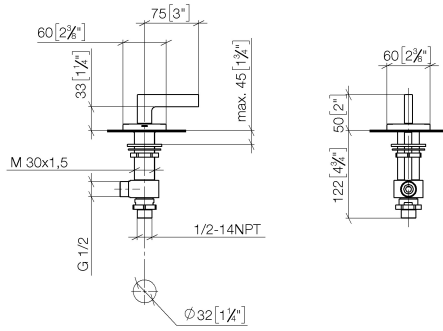

Deck valve anti-clockwise closing cold - Champagne (22kt Gold)

CL.1

20 000 716

- hole diameter 32 mm
- rosette 60 x 60 mm
- with cold marking

Fits: CL.1, CYO

	Champagne (22kt Gold)	20 000 716-47
	Chrome	20 000 716-00
	Brushed Platinum	20 000 716-06
	Dark Chrome	20 000 716-19
	Brushed Durabronze (23kt Gold)	20 000 716-28
	Brushed Champagne (22kt Gold)	20 000 716-46
	Brushed Dark Platinum	20 000 716-99

20 000 716

mm [inches]

Flow rate chart

20 000 716

Parts for other finishes can be found here: [Chrome](#)

Spare parts list

No.	Item Number	Name	Quantity used	Delivery time
1	90 20 70 057 01-47	handle (cold)	1	30
2	04 17 11 058 32 90	side panel	1	2
3	90 90 03 132 00 90	top	1	2
4	04 23 10 032 78 90	fixing set	1	2
5	04 17 11 023 10 90	distributor	1	2
6	09 30 11 059 90	disc	1	2
7	09 23 10 012 90	nut	1	2